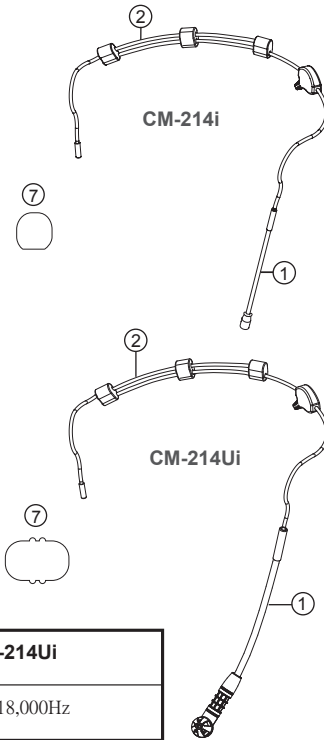

Headset Microphone

- ①. Gooseneck
- ②. Adjustable Headband
- ③. 4 Pin Mini XLR
- ④. 4 Pin Hirose Connector (Option)
- ⑤. 3 Pin Mini XLR (Option)
- ⑥. 3.5 Stereo Plug (Option)
- ⑦. Windscreen

CM-214i Lightweight Headset Microphone

Available Color : Beige
Black

CM-214Ui Uni-direction Lightweight Headset Microphone

The CM-214Ui is of a low profile headband as CM214i

Model No.	CM-214i	CM-214Ui
Frequency Response	60 ~ 15,000Hz	30 ~ 18,000Hz
Polar Pattern	Omni-directional	Cardioid
Sensitivity @ 1 KHz	-60±3dB *(1mV)*0dB=1V/μbar	-68±3dB *(0.4mV)*0dB=1V/μbar
Impedance	1.8kΩ	680Ω
max. SPL for 1% T.H.D.	130dB	130dB
Connector Type	4 Pin Mini XLR	4 Pin Mini XLR
Standard Accessories	Windscreen	Windscreen

Available Color : Beige
Black

Model No.	CM-214ULi	CM-235i
Frequency Response	100 ~ 18,000Hz	50 ~ 18,000Hz
Polar Pattern	Cardioid	Omni-directional
Sensitivity @ 1 KHz	-65±3dB *(0.56mV)*0dB=1V/μbar	-53±3dB *(2.24mV)*0dB=1V/μbar
Impedance	1.8kΩ	1.8kΩ
max. SPL for 1% T.H.D.	120dB	130dB
Connector Type	4 Pin / 3 Pin Mini XLR 3.5 Stereo Plug	4 Pin Mini XLR
Standard Accessories	Windscreen	Windscreen