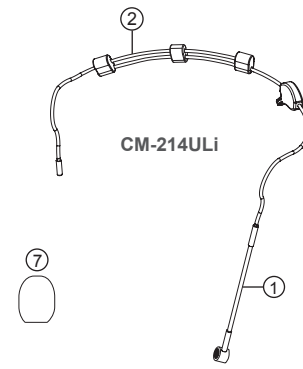

Headset Microphone

- ①. Gooseneck
- ②. Adjustable Headband
- ③. 4 Pin Mini XLR
- ④. 4 Pin Hirose Connector (Option)
- ⑤. 3 Pin Mini XLR (Option)
- ⑥. 3.5 Stereo Plug (Option)
- ⑦. Windscreen

CM-214i Lightweight Headset Microphone

Available Color : Beige
Black

CM-214Ui Uni-direction Lightweight Headset Microphone

The CM-214Ui is of a low profile headband as CM214i

Model No.	CM-214i	CM-214Ui
Frequency Response	60 ~ 15,000Hz	30 ~ 18,000Hz
Polar Pattern	Omni-directional	Cardioid
Sensitivity @ 1 KHz	-60±3dB *(1mV)*0dB=1V/μbar	-68±3dB *(0.4mV)*0dB=1V/μbar
Impedance	1.8kΩ	680Ω
max. SPL for 1% T.H.D.	130dB	130dB
Connector Type	4 Pin Mini XLR	4 Pin Mini XLR
Standard Accessories	Windscreen	Windscreen

Available Color : Beige
Black

CM-235i Subminiature Headset Microphone

- * For theatre, live sound, TV and musicals.
- * Omni-directional.
- * Excellent acoustic performance.
- * Very comfortable to wear.
- * High quality mini gooseneck assures best miking position.
- * Adjustable headband.
- * Detachable cable.

Available Color : Beige
Black

Model No.	CM-214ULi	CM-235i
Frequency Response	100 ~ 18,000Hz	50 ~ 18,000Hz
Polar Pattern	Cardioid	Omni-directional
Sensitivity @ 1 KHz	-65±3dB *(0.56mV)*0dB=1V/μbar	-53±3dB *(2.24mV)*0dB=1V/μbar
Impedance	1.8kΩ	1.8kΩ
max. SPL for 1% T.H.D.	120dB	130dB
Connector Type	4 Pin / 3 Pin Mini XLR 3.5 Stereo Plug	4 Pin Mini XLR
Standard Accessories	Windscreen	Windscreen