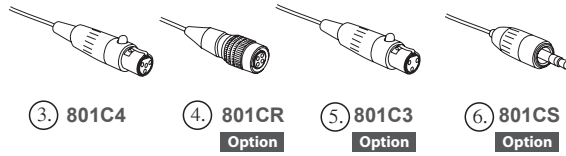

Headset Microphone

- ①. Gooseneck
- ②. Adjustable Headband
- ③. 4 Pin Mini XLR
- ④. 4 Pin Hirose Connector (Option)
- ⑤. 3 Pin Mini XLR (Option)
- ⑥. 3.5 Stereo Plug (Option)
- ⑦. Windscreen

CM-214i Lightweight Headset Microphone

Available Color : Beige
Black

CM-214Ui Uni-direction Lightweight Headset Microphone

The CM-214Ui is of a low profile headband as CM214i

Model No.	CM-214i	CM-214Ui
Frequency Response	60 ~ 15,000Hz	30 ~ 18,000Hz
Polar Pattern	Omni-directional	Cardioid
Sensitivity @ 1 KHz	-60±3dB *(1mV)*0dB=1V/μbar	-68±3dB *(0.4mV)*0dB=1V/μbar
Impedance	1.8kΩ	680Ω
max. SPL for 1% T.H.D.	130dB	130dB
Connector Type	4 Pin Mini XLR	4 Pin Mini XLR
Standard Accessories	Windscreen	Windscreen

Available Color : Beige
Black

CM-235i Subminiature Headset Microphone

- * For theatre, live sound, TV and musicals.
- * Omni-directional.
- * Excellent acoustic performance.
- * Very comfortable to wear.
- * High quality mini gooseneck assures best miking position.
- * Adjustable headband.
- * Detachable cable.

Available Color : Beige
Black

Model No.	CM-214ULi	CM-235i
Frequency Response	100 ~ 18,000Hz	50 ~ 18,000Hz
Polar Pattern	Cardioid	Omni-directional
Sensitivity @ 1 KHz	-65±3dB *(0.56mV)*0dB=1V/μbar	-53±3dB *(2.24mV)*0dB=1V/μbar
Impedance	1.8kΩ	1.8kΩ
max. SPL for 1% T.H.D.	120dB	130dB
Connector Type	4 Pin / 3 Pin Mini XLR 3.5 Stereo Plug	4 Pin Mini XLR
Standard Accessories	Windscreen	Windscreen