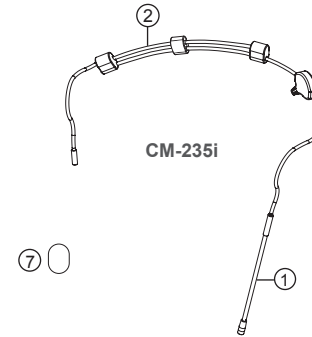

CM-235i Subminiature Headset Microphone

- For theatre, live sound, TV and musicals.
- Omni-directional.
- Excellent acoustic performance.
- Very comfortable to wear.
- High quality mini gooseneck assures best miking position.
- Adjustable headband.
- Detachable cable.

Available Color : Beige
Black

Model No.	CM-214ULi	CM-235i
Frequency Response	100 ~ 18,000Hz	50 ~ 18,000Hz
Polar Pattern	Cardioid	Omni-directional
Sensitivity @ 1 KHz	-65±3dB *(0.56mV)*0dB=1V/μbar	-53±3dB *(2.24mV)*0dB=1V/μbar
Impedance	1.8kΩ	1.8kΩ
max. SPL for 1% T.H.D.	120dB	130dB
Connector Type	4 Pin / 3 Pin Mini XLR 3.5 Stereo Plug	4 Pin Mini XLR
Standard Accessories	Windscreen	Windscreen

Condenser Headset Microphones