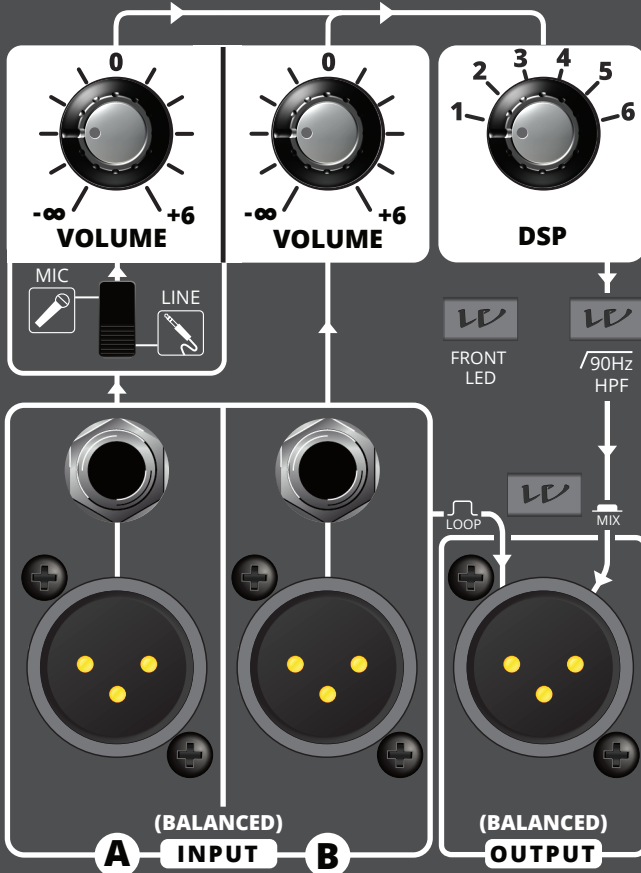

DSP SETTING					
1	2	3	4	5	6
FLAT	MONITOR	SPEECH	BASS	PUNCH	LIVE

CAUTION
RISK OF ELECTRIC SHOCK
DO NOT OPEN

AVIS: RISQUE DE CHOC ELECTRIQUE-NE PAS OUVRIR
WARNING: SHOCK HAZARD-DO NOT OPEN

Made in China

IAG-WHARF.PRO

LIMIT

POWER

AC INPUT
AC 220-240V~50/60Hz
500W
FUSE T3.15AL 250V

Serial No.