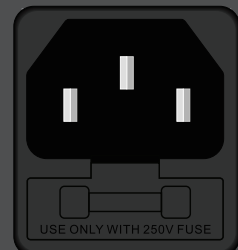

DSP SETTING					
1	2	3	4	5	6
FLAT	MONITOR	SPEECH	BASS	PUNCH	LIVE

CAUTION
RISK OF ELECTRIC SHOCK
DO NOT OPEN

AVIS: RISQUE DE CHOC ELECTRIQUE-NE PAS OUVRIR
WARNING: SHOCK HAZARD-DO NOT OPEN

Made in China

IAG-WHARF.PRO

LIMIT

POWER

AC INPUT
AC 220-240V~50/60Hz
500W
FUSE T3.15AL 250V

Serial No.