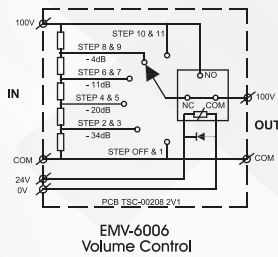

EMV-60xx

Volume Control

DESCRIPTIONS

The **EMIX** volume control intended for public address application with the options of 6 watts, 12 watts, 25 watts, 50 watts and 100 watts. The size is British standard with MK1 gang plate.

The panel is made of high impact ABS plastic with white-based polycarbonate facial and reserve silkscreen of black colour marking and wording and **EMIX** logo.

FEATURES

- Built-in 24VDC override relay
- Continuous rotating system
- Suitable for both 3 wires and 4 wires system
- Optional surface mounting box for M (model = TAB001)
- ABS self extinguishing face plates

INSTALLATION & CONFIGURATION NOTES

SPECIFICATIONS

Model	EMV-6006	EMV-6012	EMV-6025	EMV-6050	EMV-6100
Power Ratings	6W	12W	25W	50W	100W
Line Voltage	100V	100V	100V	100V	100V
Current Output	100mA	100mA	100mA	100mA	100mA
Total Attenuation	34dB	30dB	30dB	30dB	30dB
Switch Position	5+ OFF	11+ Off	11+ Off	11+ Off	11+ Off
Colour	White(I0499)	White(I0499)	White(I0499)	White(I0499)	White(I0499)
Dimension (W × H × D)	86 × 88 × 28mm	86 × 86 × 45mm	86 × 86 × 45mm	86 × 86 × 45mm	86 × 86 × 45mm
Net Weight	90G	90G	90G	90G	90G