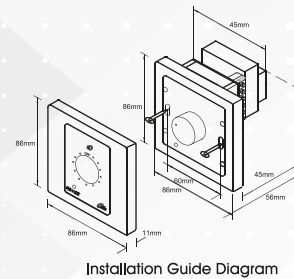

EMV-60xx

Volume Control

DESCRIPTIONS

The **EMIX** volume control intended for public address application with the options of 6 watts, 12 watts, 25 watts, 50 watts and 100 watts. The size is British standard with MK1 gang plate.

The panel is made of high impact ABS plastic with white-based polycarbonate facial and reserve silkscreen of black colour marking and wording and **EMIX** logo.

FEATURES

- Built-in 24VDC override relay
- Continuous rotating system
- Suitable for both 3 wires and 4 wires system
- Optional surface mounting box for M (model = TAB001)
- ABS self extinguishing face plates

INSTALLATION & CONFIGURATION NOTES

SPECIFICATIONS

Model	EMV-6006	EMV-6012	EMV-6025	EMV-6050	EMV-6100
Power Ratings	6W	12W	25W	50W	100W
Line Voltage	100V	100V	100V	100V	100V
Current Output	100mA	100mA	100mA	100mA	100mA
Total Attenuation	34dB	30dB	30dB	30dB	30dB
Switch Position	5+ OFF	11+ Off	11+ Off	11+ Off	11+ Off
Colour	White(I0499)	White(I0499)	White(I0499)	White(I0499)	White(I0499)
Dimension (W × H × D)	86 × 88 × 28mm	86 × 86 × 45mm	86 × 86 × 45mm	86 × 86 × 45mm	86 × 86 × 45mm
Net Weight	90G	90G	90G	90G	90G