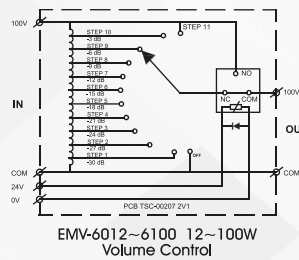

EMV-60xx

Volume Control

DESCRIPTIONS

The **EMIX** volume control intended for public address application with the options of 6 watts, 12 watts, 25 watts, 50 watts and 100 watts. The size is British standard with MK1 gang plate.

The panel is made of high impact ABS plastic with white-based polycarbonate facial and reserve silkscreen of black colour marking and wording and **EMIX** logo.

FEATURES

- Built-in 24VDC override relay
- Continuous rotating system
- Suitable for both 3 wires and 4 wires system
- Optional surface mounting box for M (model = TAB001)
- ABS self extinguishing face plates

INSTALLATION & CONFIGURATION NOTES

SPECIFICATIONS

Model	EMV-6006	EMV-6012	EMV-6025	EMV-6050	EMV-6100
Power Ratings	6W	12W	25W	50W	100W
Line Voltage	100V	100V	100V	100V	100V
Current Output	100mA	100mA	100mA	100mA	100mA
Total Attenuation	34dB	30dB	30dB	30dB	30dB
Switch Position	5+ OFF	11+ Off	11+ Off	11+ Off	11+ Off
Colour	White(I0499)	White(I0499)	White(I0499)	White(I0499)	White(I0499)
Dimension (W × H × D)	86 × 88 × 28mm	86 × 86 × 45mm	86 × 86 × 45mm	86 × 86 × 45mm	86 × 86 × 45mm
Net Weight	90G	90G	90G	90G	90G