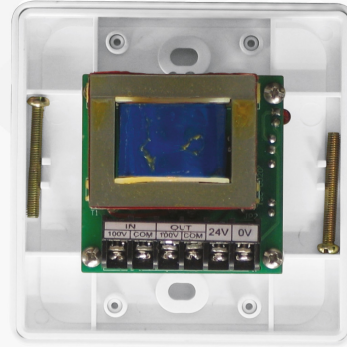

EMV-60xx

Volume Control

DESCRIPTIONS

The **EMIX** volume control intended for public address application with the options of 6 watts, 12 watts, 25 watts, 50 watts and 100 watts. The size is British standard with MK1 gang plate.

The panel is made of high impact ABS plastic with white-based polycarbonate facial and reserve silkscreen of black colour marking and wording and **EMIX** logo.

FEATURES

- Built-in 24VDC override relay
- Continuous rotating system
- Suitable for both 3 wires and 4 wires system
- Optional surface mounting box for M (model = TAB001)
- ABS self extinguishing face plates

INSTALLATION & CONFIGURATION NOTES

SPECIFICATIONS

Model	EMV-6006	EMV-6012	EMV-6025	EMV-6050	EMV-6100
Power Ratings	6W	12W	25W	50W	100W
Line Voltage	100V	100V	100V	100V	100V
Current Output	100mA	100mA	100mA	100mA	100mA
Total Attenuation	34dB	30dB	30dB	30dB	30dB
Switch Position	5+ OFF	11+ Off	11+ Off	11+ Off	11+ Off
Colour	White(I0499)	White(I0499)	White(I0499)	White(I0499)	White(I0499)
Dimension (W × H × D)	86 × 88 × 28mm	86 × 86 × 45mm	86 × 86 × 45mm	86 × 86 × 45mm	86 × 86 × 45mm
Net Weight	90G	90G	90G	90G	90G