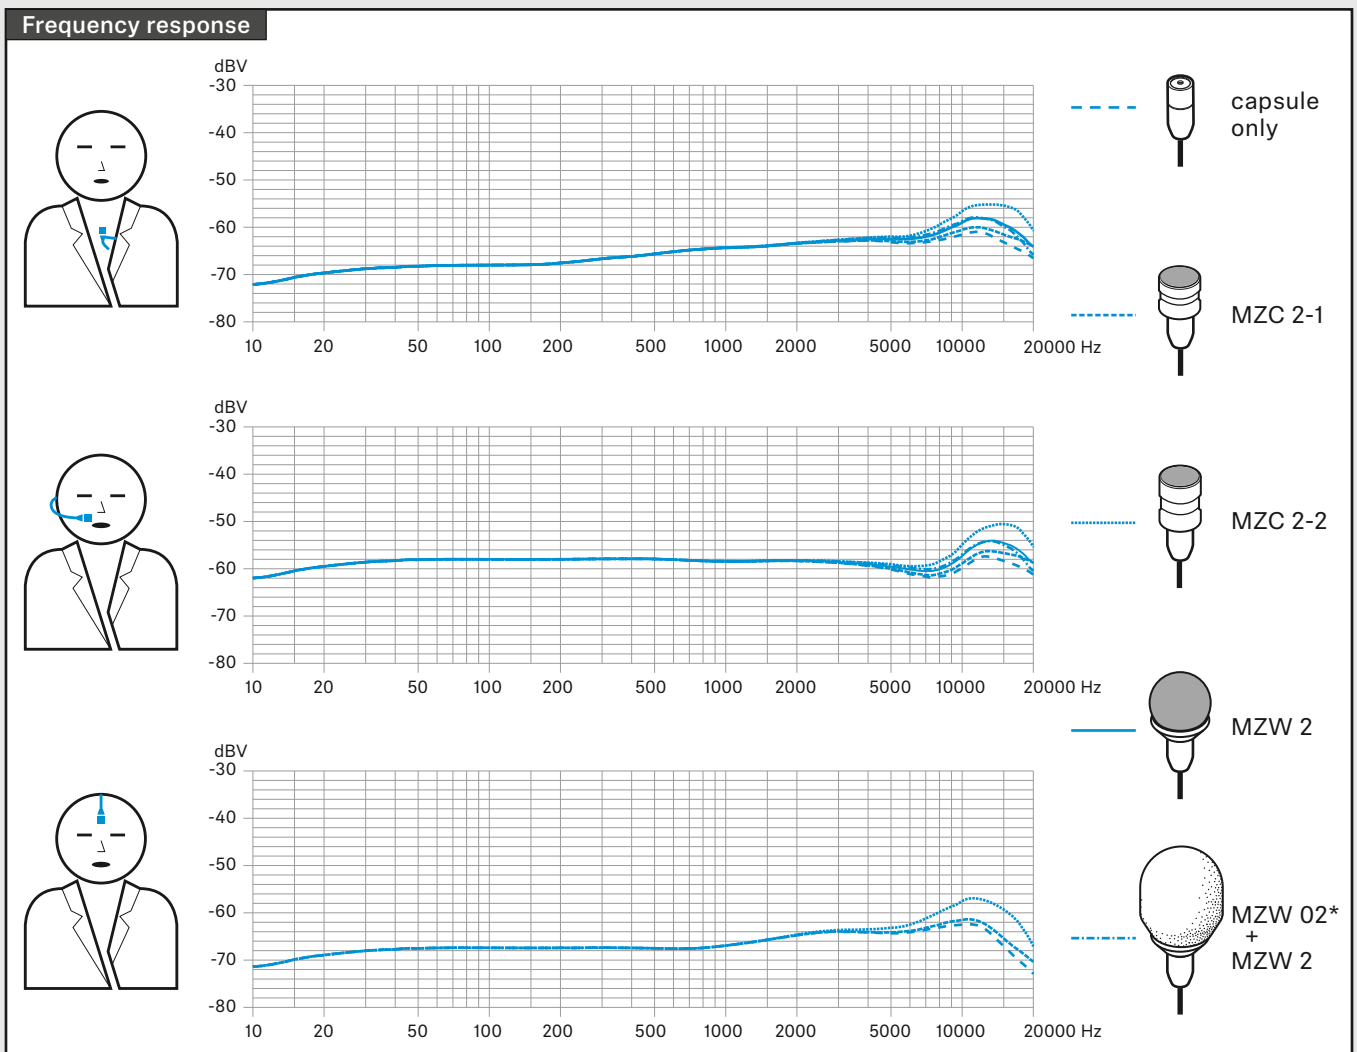

In the box	Slip-on caps		makeup cap (3x)	Wind screen	Clip	Connector	Color
	MZC 2-1	MZC 2-2		MZW 2	MZQ 02		
MKE 2-4 Gold-C	●	●	●	●	●	3-Pin SE	black
MKE 2-4-3 Gold-C	●	●	●			3-Pin SE	beige
MKE 2-ew Gold	●	●	●	●	●	3.5 mm	black
MKE 2-ew-3 Gold	●	●	●			3.5 mm	beige
MKE 2-5 Gold-C	●	●	●			open end	black
MKE 2-5-3 Gold-C	●	●	●			open end	beige
MKE 2 P-C	●					XLR-3	black