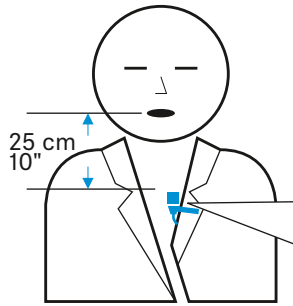

Setup

Wind screen

Instrument

Clip

Magnetic mount