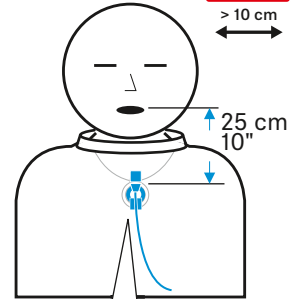

Pin mount

Cover-up