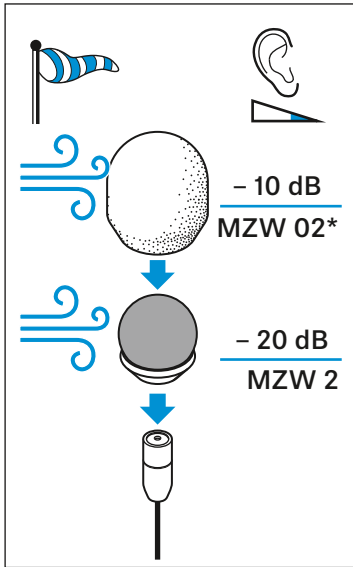

Setup

Wind screen

Instrument

Clip

Magnetic mount