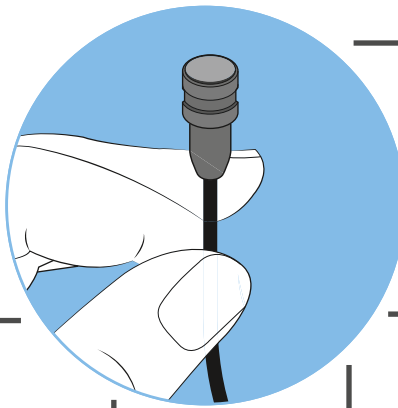

Setup

Wind screen

Instrument

Clip

Magnetic mount