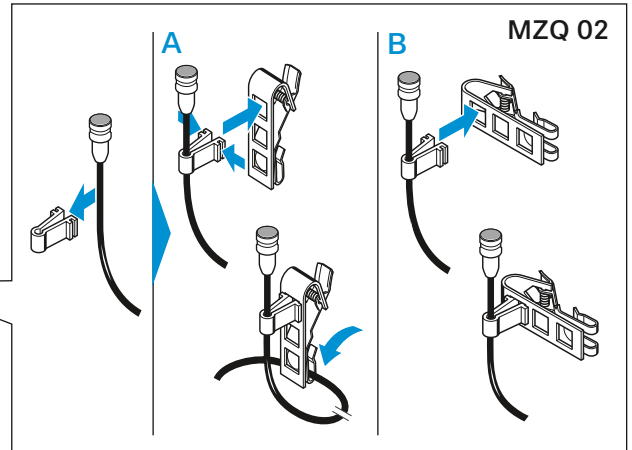

Setup

Wind screen

Instrument

Clip

Magnetic mount