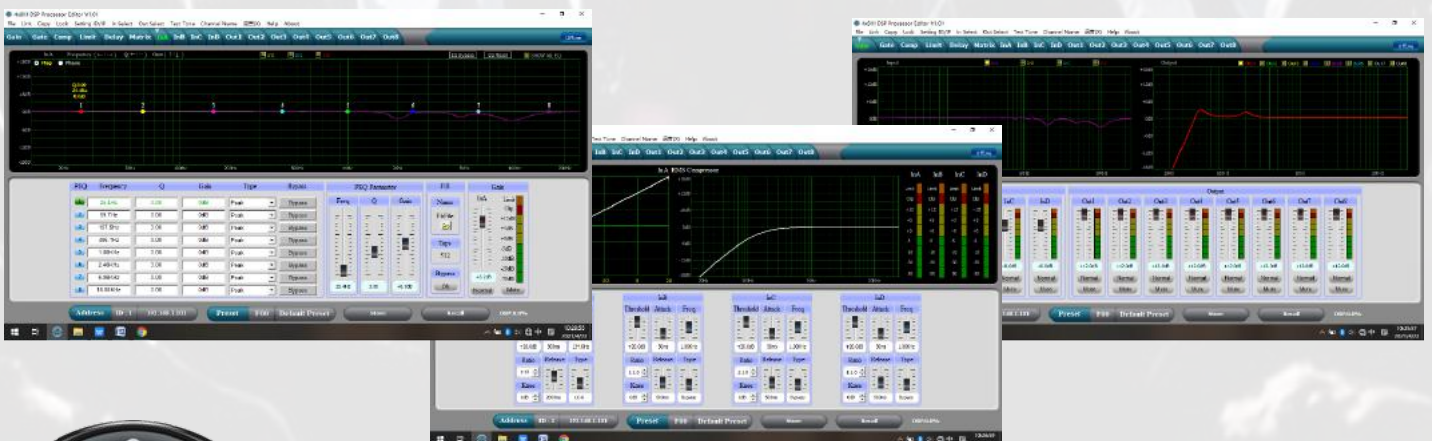

The SC-48 FIR has 4 input channels and 8 output channels. This makes routing and distribution for large systems as simple (or as complex) as the project requires.

Remote control editing via PC is handled by USB connection, D-sub connector (RS232 / 485) and Ethernet interface (RJ45). Editing software is included.

### WHAT MAKES IT GREAT?

- 4 in / 8 out DSP Matrix
- Powerful FIR filtering
- Supplied with editing software
- Not only for Wharfedale Pro systems!

# SPECIFICATIONS

NEW

Model	<b>SC-48 FIR</b>
Input channels	4
Output channels	8
Frequency response	20 Hz-20 KHz, -0.3 dBu
Signal to noise ratio	>115 dBu
Distortion	<0.005 at 1 KHz (0 dBu)
Crosstalk	<100 dB below full scale
Maximum input level	+18 dBu
Maximum output level	+20 dBu
Input impedance	Balanced 500 K $\Omega$ , Unbalanced <500 K $\Omega$
Digital processing	24-bit sigma-delta, 96 KHz sampling rate. 20 x 2 LCD Display
AC Power	AC 100-240 V
H x W x D	480 x 245 x 450 mm
Weight	2.88 kg