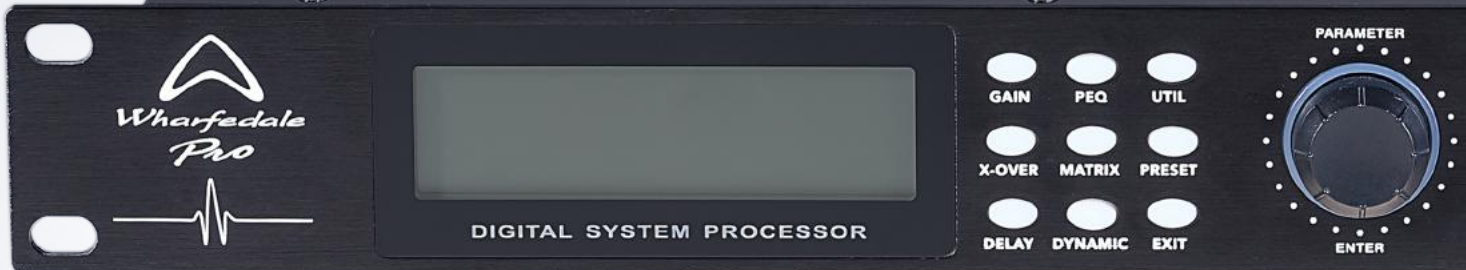

SPECIFICATIONS

NEW

Model	SC-48 FIR
Input channels	4
Output channels	8
Frequency response	20 Hz-20 KHz, -0.3 dBu
Signal to noise ratio	>115 dBu
Distortion	<0.005 at 1 KHz (0 dBu)
Crosstalk	<100 dB below full scale
Maximum input level	+18 dBu
Maximum output level	+20 dBu
Input impedance	Balanced 500 KΩ, Unbalanced <500 KΩ
Digital processing	24-bit sigma-delta, 96 KHz sampling rate. 20 x 2 LCD Display
AC Power	AC 100-240 V
H x W x D	480 x 245 x 450 mm
Weight	2.88 kg