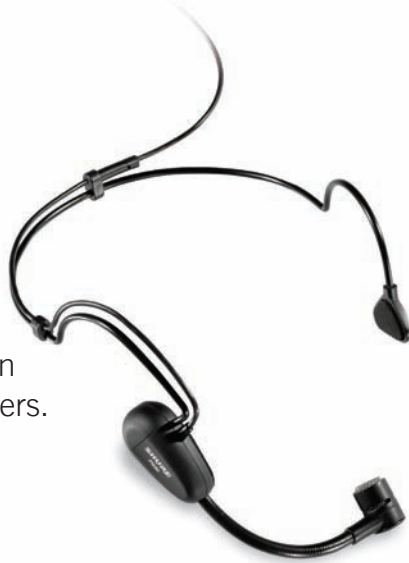

SVX1

SVX2

SVX2 Handheld or

SVX1 Bodypack Transmitter

- 2AA batteries provide 10 hours of continuous use
- Handheld transmitter with switchable output:
 - LO power mode: 1 mW maximum
 - HI power mode: 10 mW maximum

Microphone Options

Vocal

SVX2

PG28

A rugged mic with an anti-roll ring for lead and back up vocals.

Cardioid Dynamic

50 Hz – 15 kHz

PG58

A rugged mic tuned to accentuate the clarity of lead and back up vocals.

Cardioid Dynamic

50 Hz – 15 kHz

Headworn

PG30

Comfortable, reliable headworn mic for active users.

Cardioid Condenser

40 Hz – 20 kHz

Lavalier

PG185

Reliable lavalier mic for low-profile speech or vocals.

Cardioid Condenser

60 Hz – 12 kHz

Optional Accessories

- WACR Color Rings (6)
- WASRM Single Channel Rack Mount Kit
- WADRM Dual Channel Rack Mount Kit