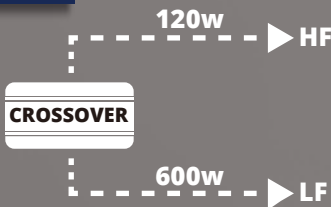

## POWER

720 watts of continuous power. 1440 watts peak.

2 x Class D amps deliver punch and performance.