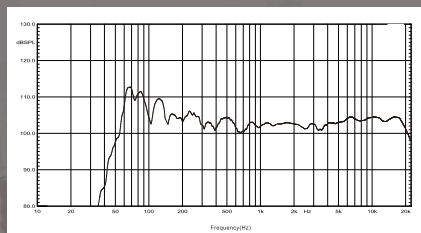

DSP

4 internal DSP modes help tune the Typhon to your surroundings. Monitor | Punch | Bass | Flat.

720w Continuous

+140%
power over
Titan-AX12

1440w Peak