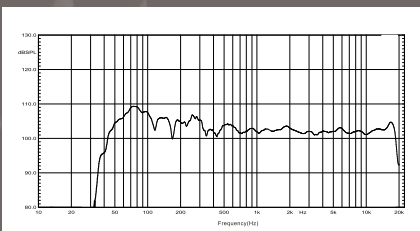

DSP

4 internal DSP modes help tune the Typhon to your surroundings. Monitor | Punch | Bass | Flat.

720w Continuous

+140%
power over
Titan-AX12

1440w Peak