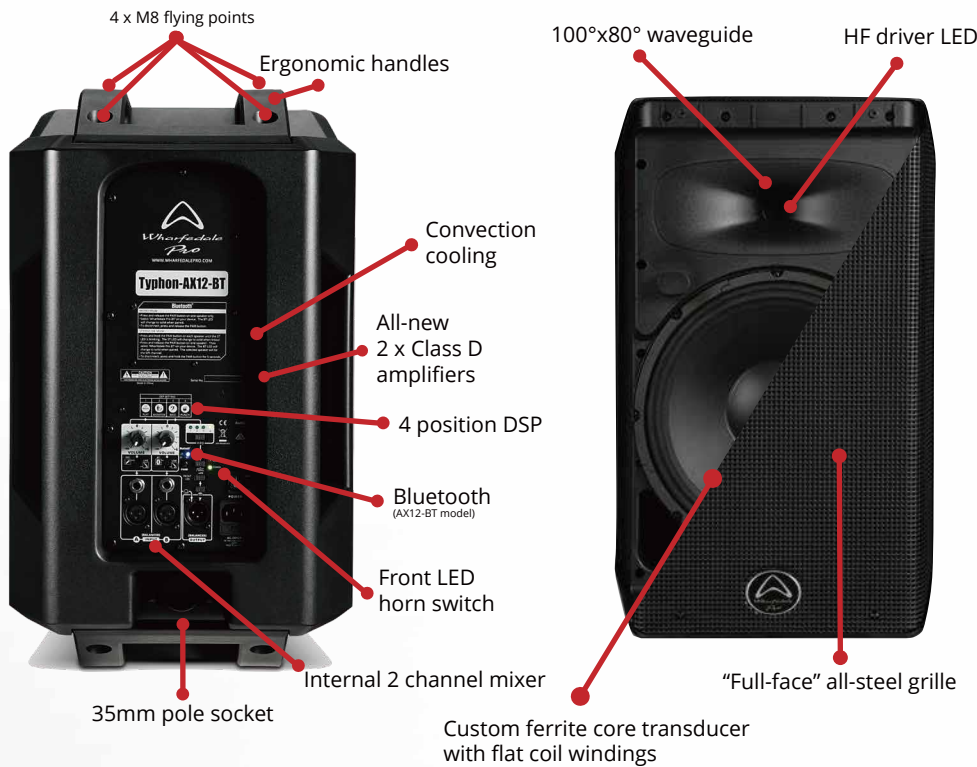

A custom "Monitor wedge" accessory is supplied with each Typhon for when Typhon is used on the floor as a monitor. Stability and the perfect angle - every time!