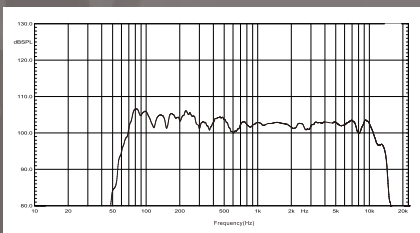

DSP

4 internal DSP modes help tune the Typhon to your surroundings. Monitor | Punch | Bass | Flat.

720w Continuous

+140%
power over
Titan-AX12

1440w Peak