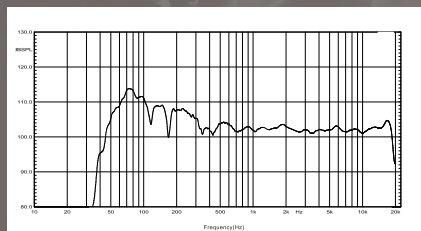

DSP

4 internal DSP modes help tune the Typhon to your surroundings. Monitor | Punch | Bass | Flat.

720w Continuous

+140%
power over
Titan-AX12

1440w Peak