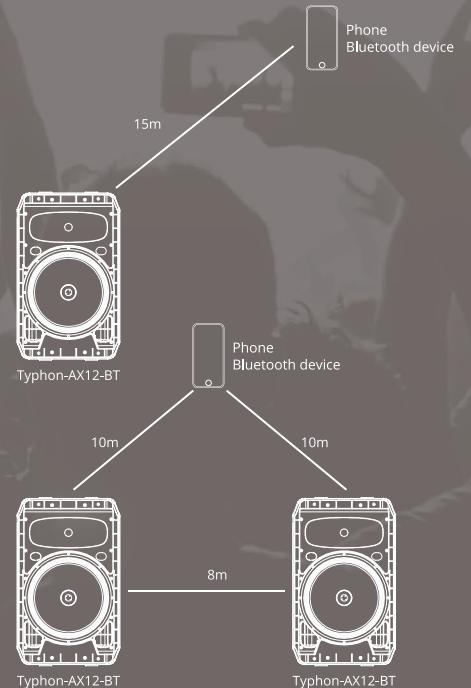

## POWER

720 watts of continuous power. 1440 watts peak.

2 x Class D amps deliver punch and performance.

## DSP

4 internal DSP modes help tune the Typhon to your surroundings. Monitor | Punch | Bass | Flat.

**720w Continuous**

**+140%**  
power over  
Titan-AX12

**1440w Peak**