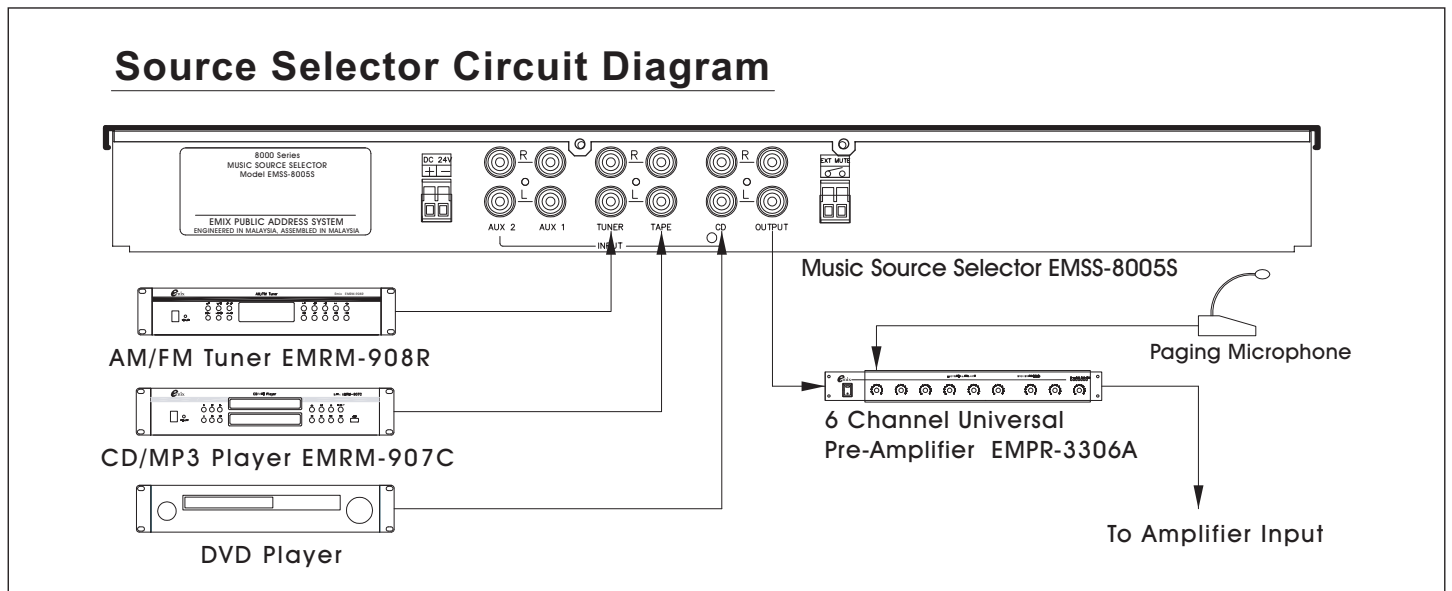

EMSS-8005S MUSIC SOURCE SELECTOR

Product Description

The EMSS-8005S is a 1U rack-mounting unit that produces a stereo analogue audio output from five selectable stereo analogue input sources. There are two push buttons on the front panel for channel selection and muting purpose. A LCD panel on the front panel is to indicate the current channel selection.

A built-in dry contact at the rear panel of the unit for multiple purpose, eg. muting. This feature allows users that require emergency overriding from another system to mute the background music.

A LED on the front panel shall indicate the presence of power to the unit. This unit has built in microchip that is able to recall the last channel selected during power failure or sudden cut off in power. The unit will resume the last present setting when power supply is resumed

Schematic Diagram

Technical Specifications

Input voltage	24VDC
Max. Power consumption	300mA
Number of inputs	Five: Cassette, CD, FM/AM Tuner, and Auxiliary
Input connectors	RCA jack
Number of output	One: Via RCA jack
Output level	Direct contact
Max. input level	Direct contact up to 3A dc
Frequency response	Direct, no losses and no distortion
Dimension (W x H x D)	483 x 45 x 224mm (1U)
Gross Weight	3.8 kg
Net Weight	3.0 kg