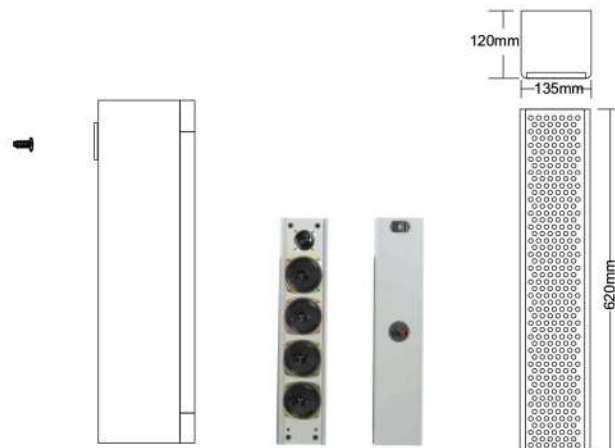

4x4" + 1x2.5" 40W INDOOR COLUMN SPEAKER

MCLS-40V

DIMENSION

Model	MCLS-40V
Power Taps @100V	40W
Power Taps @70V	20W
Impedance	Black:Com Red:250Ω
SPL(1W/1M)	93dB ±3dB
Max. SPL (Rated W/1M)	110dB
Frequency Response (-10dB)	130-18KHz
Finish	Body: Wooden, Gray
Speaker Driver	4" x 4 2.5" x 1
Dimensions	135 x 120 x 620mm
Weight	5.2Kg
Mounting	Hook