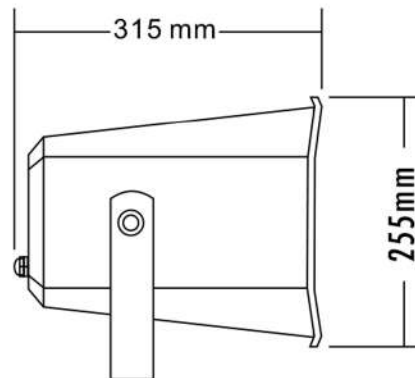

LONG THROW
MID-BASS
MUSIC

DIMENSION

Model	MHS-R50V-M
Power Taps @100V	Red : 12.5W, Green: 25W, White: 50W
Power Taps @70V	Red : 6.25W, Green: 12.5W, White: 25W
Impedance	Black: Com 800Ω 400Ω 200Ω
SPL(1W/1M)	99dB±3dB
Frequency Response (-10dB)	90-20KHz
Finish	Baffle: ABS
Speaker Driver	6" x 1 3" x 1
IP Rate	IP66
Dimensions	360 x 255 x 315mm
Weight	4Kg
Mounting	With mounting bracket fixed by screw