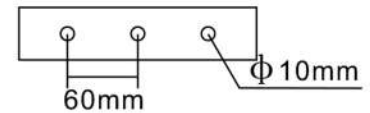

LONG THROW
MID-BASS
MUSIC

DIMENSION

Model	MHS-R50V-M
Power Taps @100V	Red : 12.5W, Green: 25W, White: 50W
Power Taps @70V	Red : 6.25W, Green: 12.5W, White: 25W
Impedance	Black: Com 800Ω 400Ω 200Ω
SPL(1W/1M)	99dB±3dB
Frequency Response (-10dB)	90-20KHz
Finish	Baffle: ABS
Speaker Driver	6" x 1 3" x 1
IP Rate	IP66
Dimensions	360 x 255 x 315mm
Weight	4Kg
Mounting	With mounting bracket fixed by screw