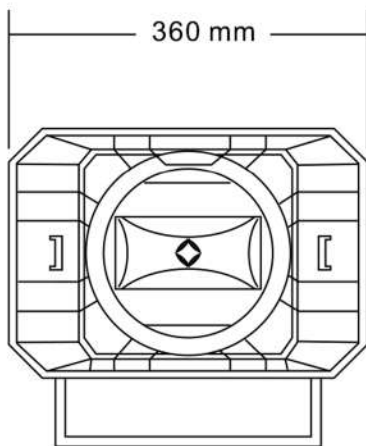

LONG THROW
MID-BASS
MUSIC

DIMENSION

Model	MHS-R50V-M
Power Taps @100V	Red : 12.5W, Green: 25W, White: 50W
Power Taps @70V	Red : 6.25W, Green: 12.5W, White: 25W
Impedance	Black: Com 800Ω 400Ω 200Ω
SPL(1W/1M)	99dB±3dB
Frequency Response (-10dB)	90-20KHz
Finish	Baffle: ABS
Speaker Driver	6" x 1 3" x 1
IP Rate	IP66
Dimensions	360 x 255 x 315mm
Weight	4Kg
Mounting	With mounting bracket fixed by screw