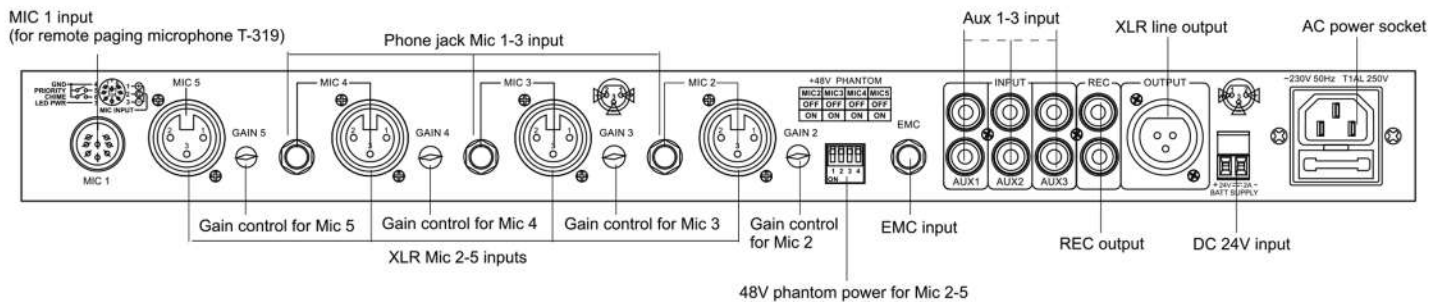

## FEATURES

- \* 5-channel MIC input and 3-channel Aux input.
- \* With 1-channel EMC input.
- \* Independent volume control, MASTER volume control.
- \* With compulsive insert and Priority function.
- \* MIC balance input interface with phantom power.
- \* Individual Gain control for MIC.
- \* EMC has priority over all inputs except MIC 2
- \* Bass and Treble Tone Control.
- \* AC 110V or 230V and DC 24V operation.

<b>Model</b>	MPP-53
<b>Input</b>	MIC 1, 2, 3, 4, 5: 5mV/600Ω Balanced AUX 1, 2, 3: 10KΩ/200mV, Unbalanced
<b>Output</b>	600Ω/1V/0dBV
<b>Frequency Response</b>	20Hz~20KHz (±1dB)
<b>S/N Ratio</b>	MIC input: 80dB AUX input: 85dB
<b>Tone</b>	Bass: ±10dB at 100Hz Treble: ±10dB at 10KHz
<b>Power Supply</b>	~110V-230V 50/60Hz
<b>Dimensions</b>	484 x 298 x 44mm
<b>Weight</b>	4.22Kg