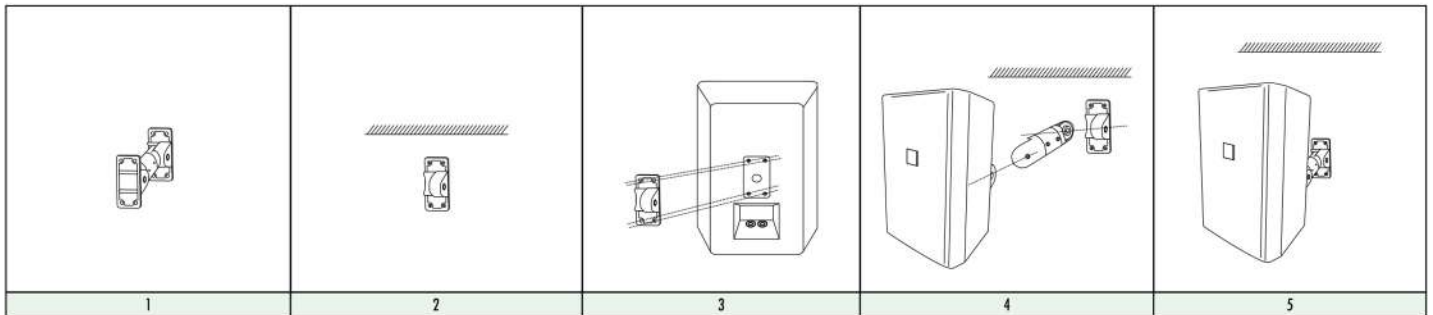

## DIMENSION

<b>Power Taps @100V</b>	5W, 10W, 20W, 40W, 80W
<b>Power Taps @70V</b>	2.5W, 5W, 10W, 20W, 40W
<b>Impedance</b>	Balck: Com Red: 2KΩ/1KΩ/500Ω/250Ω/125Ω/8Ω
<b>SPL(1W/1M)</b>	94dB
<b>Max. SPL (Rated W/1M)</b>	113dB
<b>Frequency Response (-10dB)</b>	100-17KHz
<b>Finish</b>	Baffle: ABS, Black Grille: Steel, Black
<b>Speaker Driver</b>	8" x 1 2" x 1
<b>Dimensions</b>	380 x 277 x 218mm
<b>Weight</b>	6.2Kg
<b>Mounting</b>	With mounting bracket fixed by screw