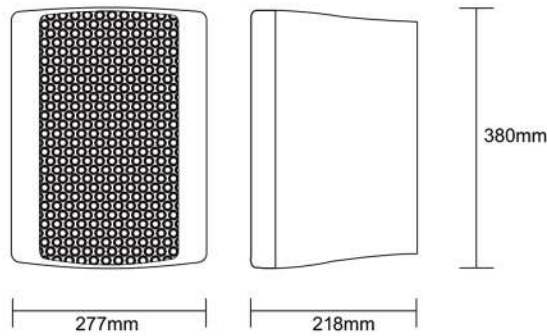

# 8" + 2" 80W 2-WAY PASSIVE SPEAKER

MWS-880V

MWS-880V-W

**10 YEARS**  
WARRANTY  
PROMISED BY MINKEZ

**BASS reflex**

## DIMENSION

<b>Power Taps @100V</b>	5W, 10W, 20W, 40W, 80W
<b>Power Taps @70V</b>	2.5W, 5W, 10W, 20W, 40W
<b>Impedance</b>	Balck: Com Red: 2KΩ/1KΩ/500Ω/250Ω/125Ω/8Ω
<b>SPL(1W/1M)</b>	94dB
<b>Max. SPL (Rated W/1M)</b>	113dB
<b>Frequency Response (-10dB)</b>	100-17KHz
<b>Finish</b>	Baffle: ABS, Black Grille: Steel, Black
<b>Speaker Driver</b>	8" x 1 2" x 1
<b>Dimensions</b>	380 x 277 x 218mm
<b>Weight</b>	6.2Kg
<b>Mounting</b>	With mounting bracket fixed by screw