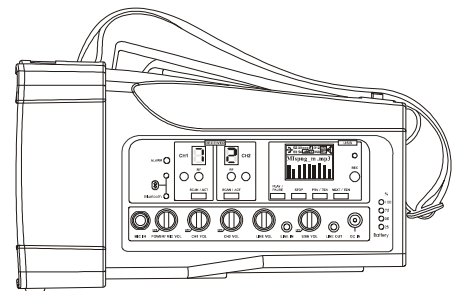

## Introduction

MA-100DB is an all new, ultra compact and ultra-light wireless PA system. The MA-100 is powerful and offers a vast array of features in an easy-to-use package. It can be easily carried via the padded shoulder strap, built-in handle, or mounted on a microphone stand. It is an excellent public address solution for small crowds.

## Key Features

- Rugged yet lightweight one-piece molded cabinet
- Built-in 2 wireless receivers with 16 auto-scannable frequencies
- Built-in USB music player & recorder with LCD screen
- Built-in one-button alarm/siren for warning of threats
- User-friendly control panel provides intuitive easy operation
- High efficiency class-D amplifier drives a full-range speaker
- AC and lithium rechargeable battery operation
- Switching power supply efficiently provides a regulated output voltage
- Available in black or white color